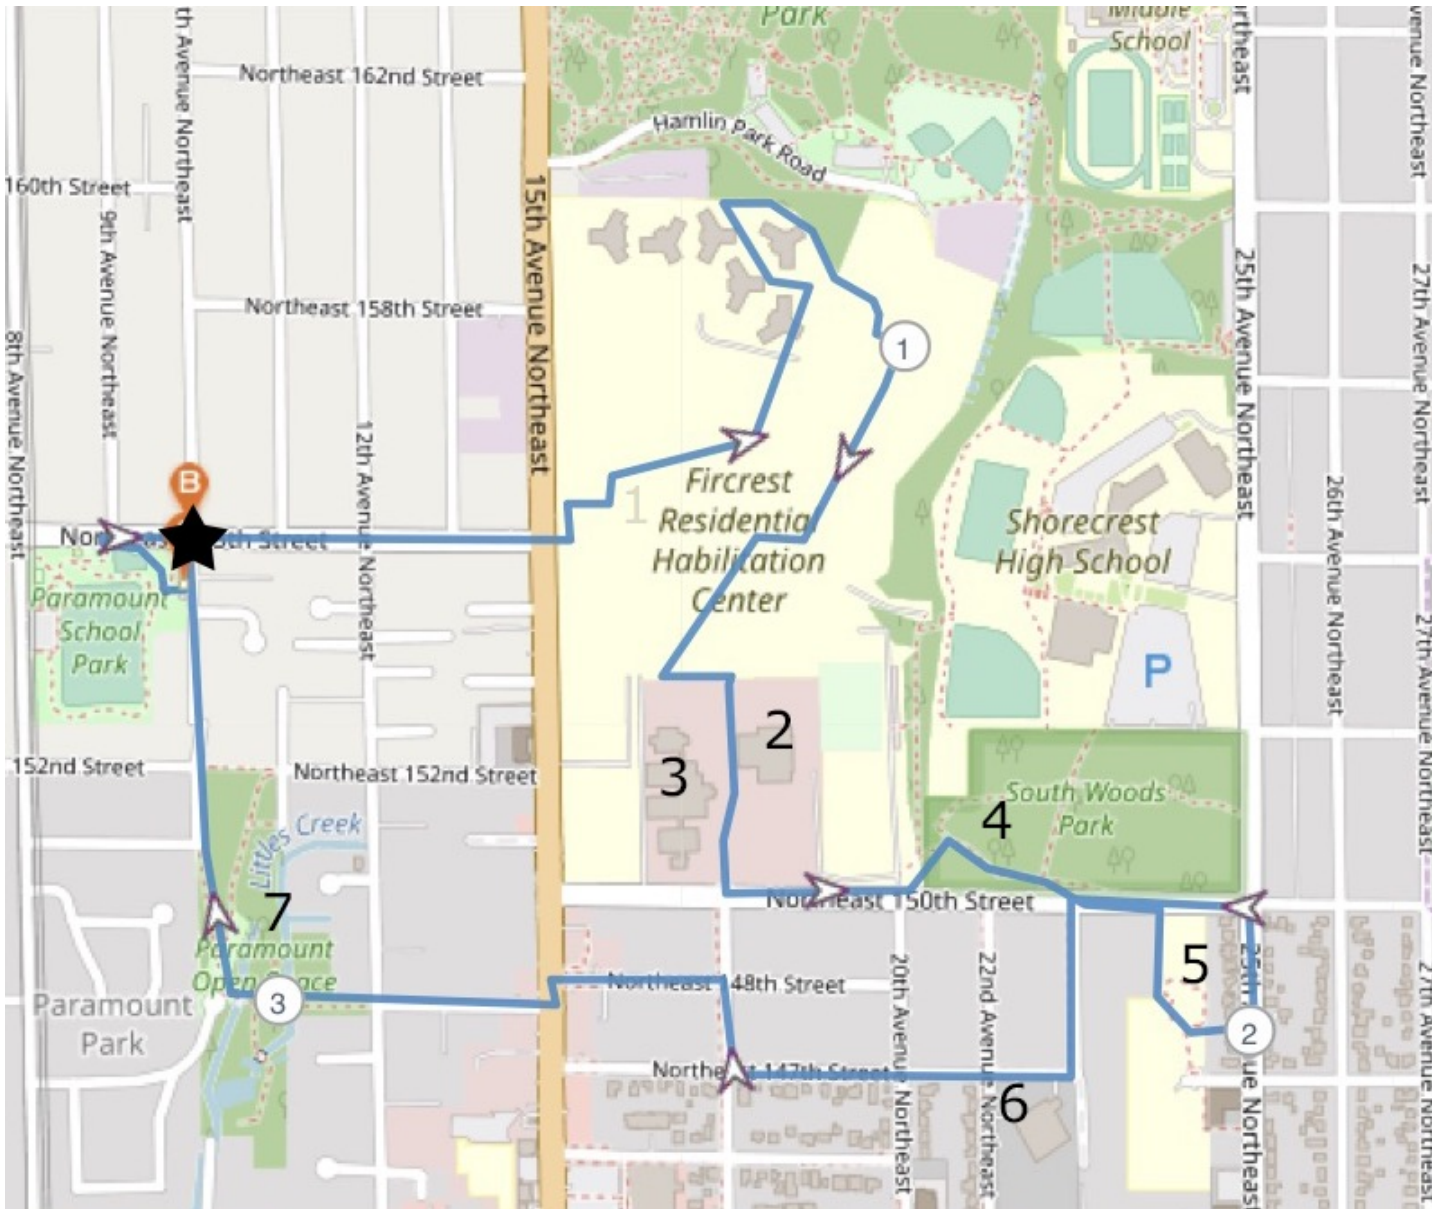

Fircrest Campus in Ridgecrest and Briarcrest Neighborhoods

Walk Leader: Donna Franklin – 3.1 miles

- 1) Fircrest Campus
- 2) Firland Foundation and Workshop,
- 3) Washington Public Health Laboratory
- 4) South Woods,
- 5) Shoreline Christian School
- 6) Carmelite Monastery,
- 7) Paramount Open Space