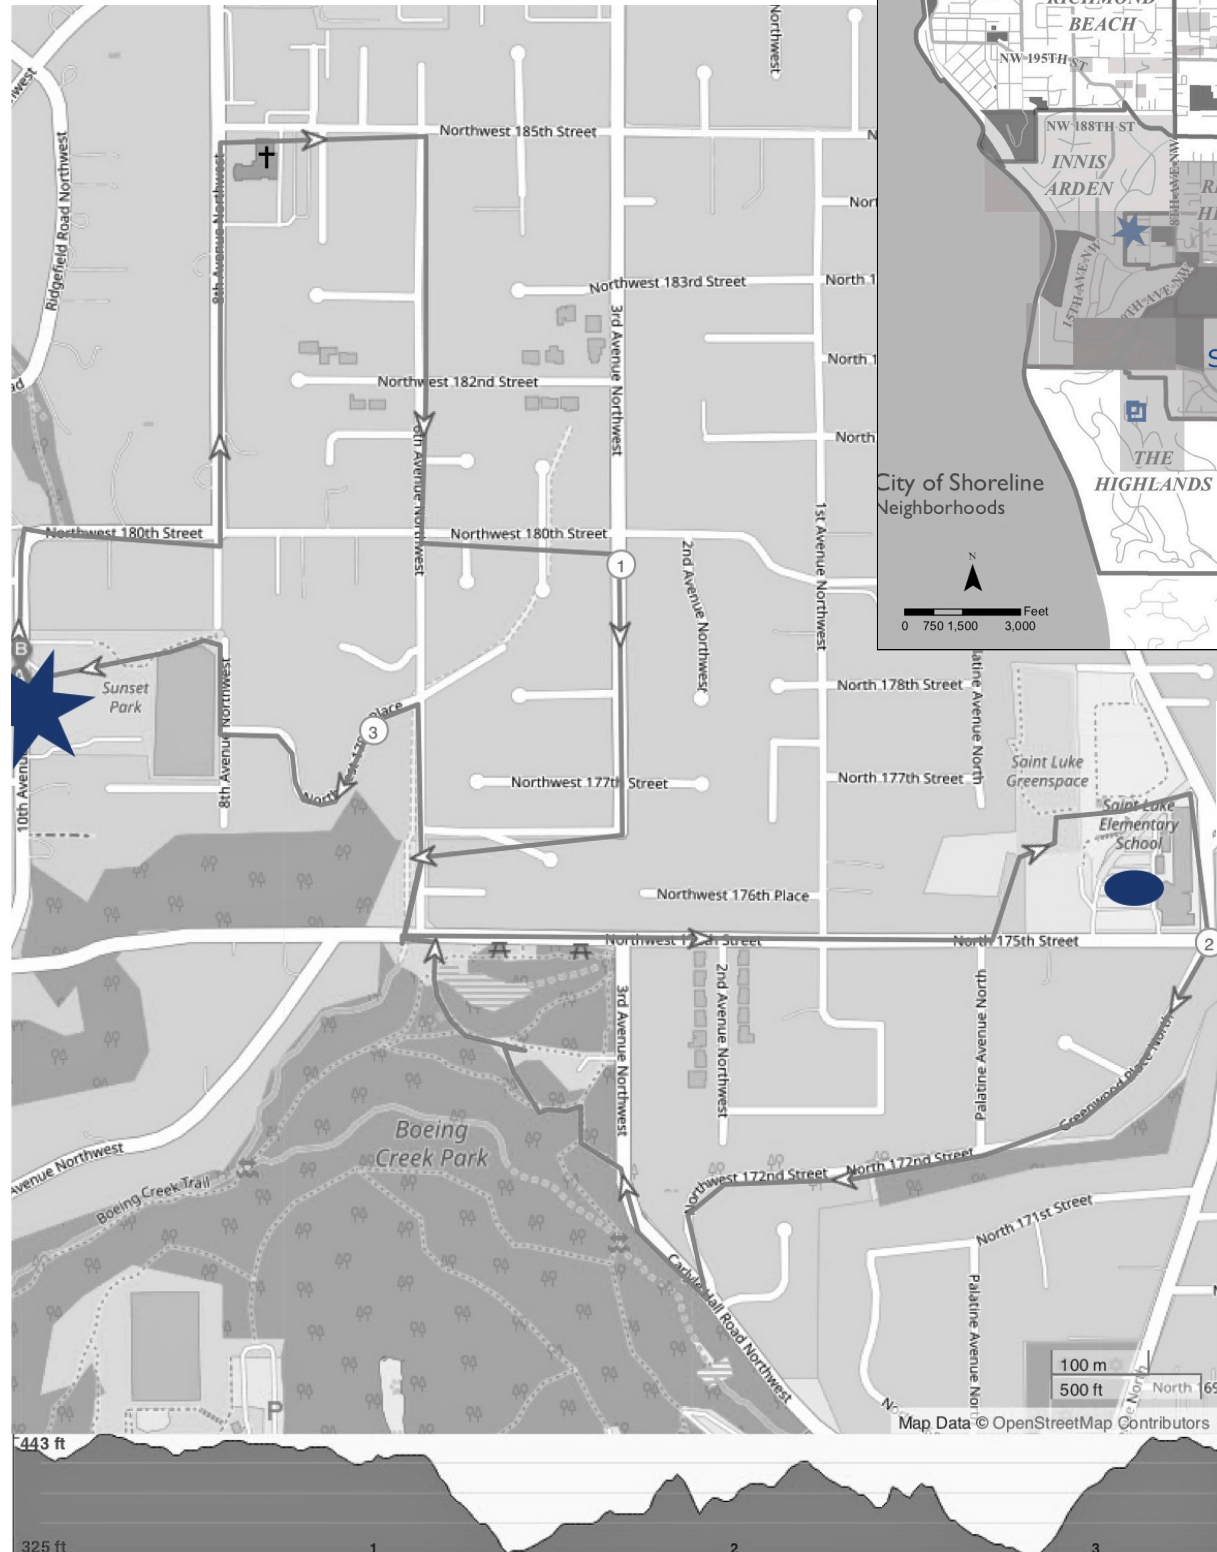

Sunset-Boeing Creek Park-St. Luke Walk

June 4, 2022
Leader Donna

- ★ Start
- St. Luke
- B. Mansion

Map Data © OpenStreetMap Contributors