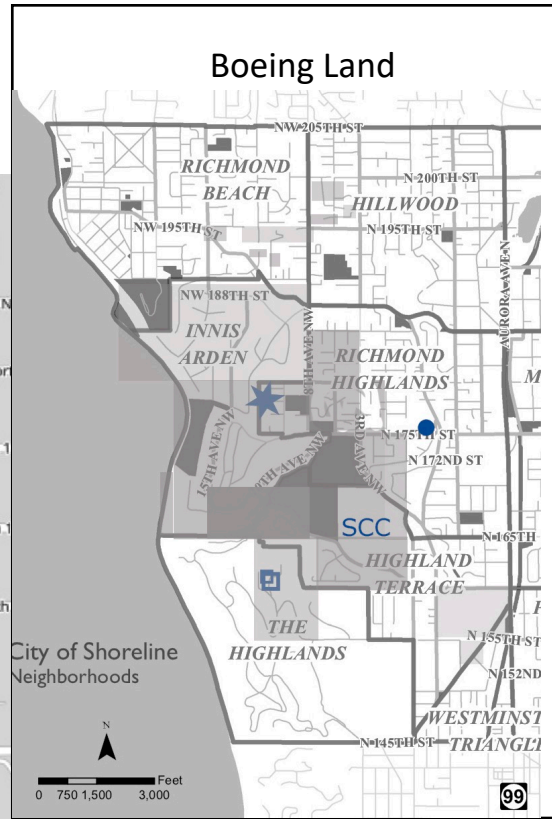

Sunset-Boeing Creek Park-St. Luke Walk

June 4, 2022
Leader Donna

- ★ Start
- St. Luke
- B. Mansion

Map Data © OpenStreetMap Contributors