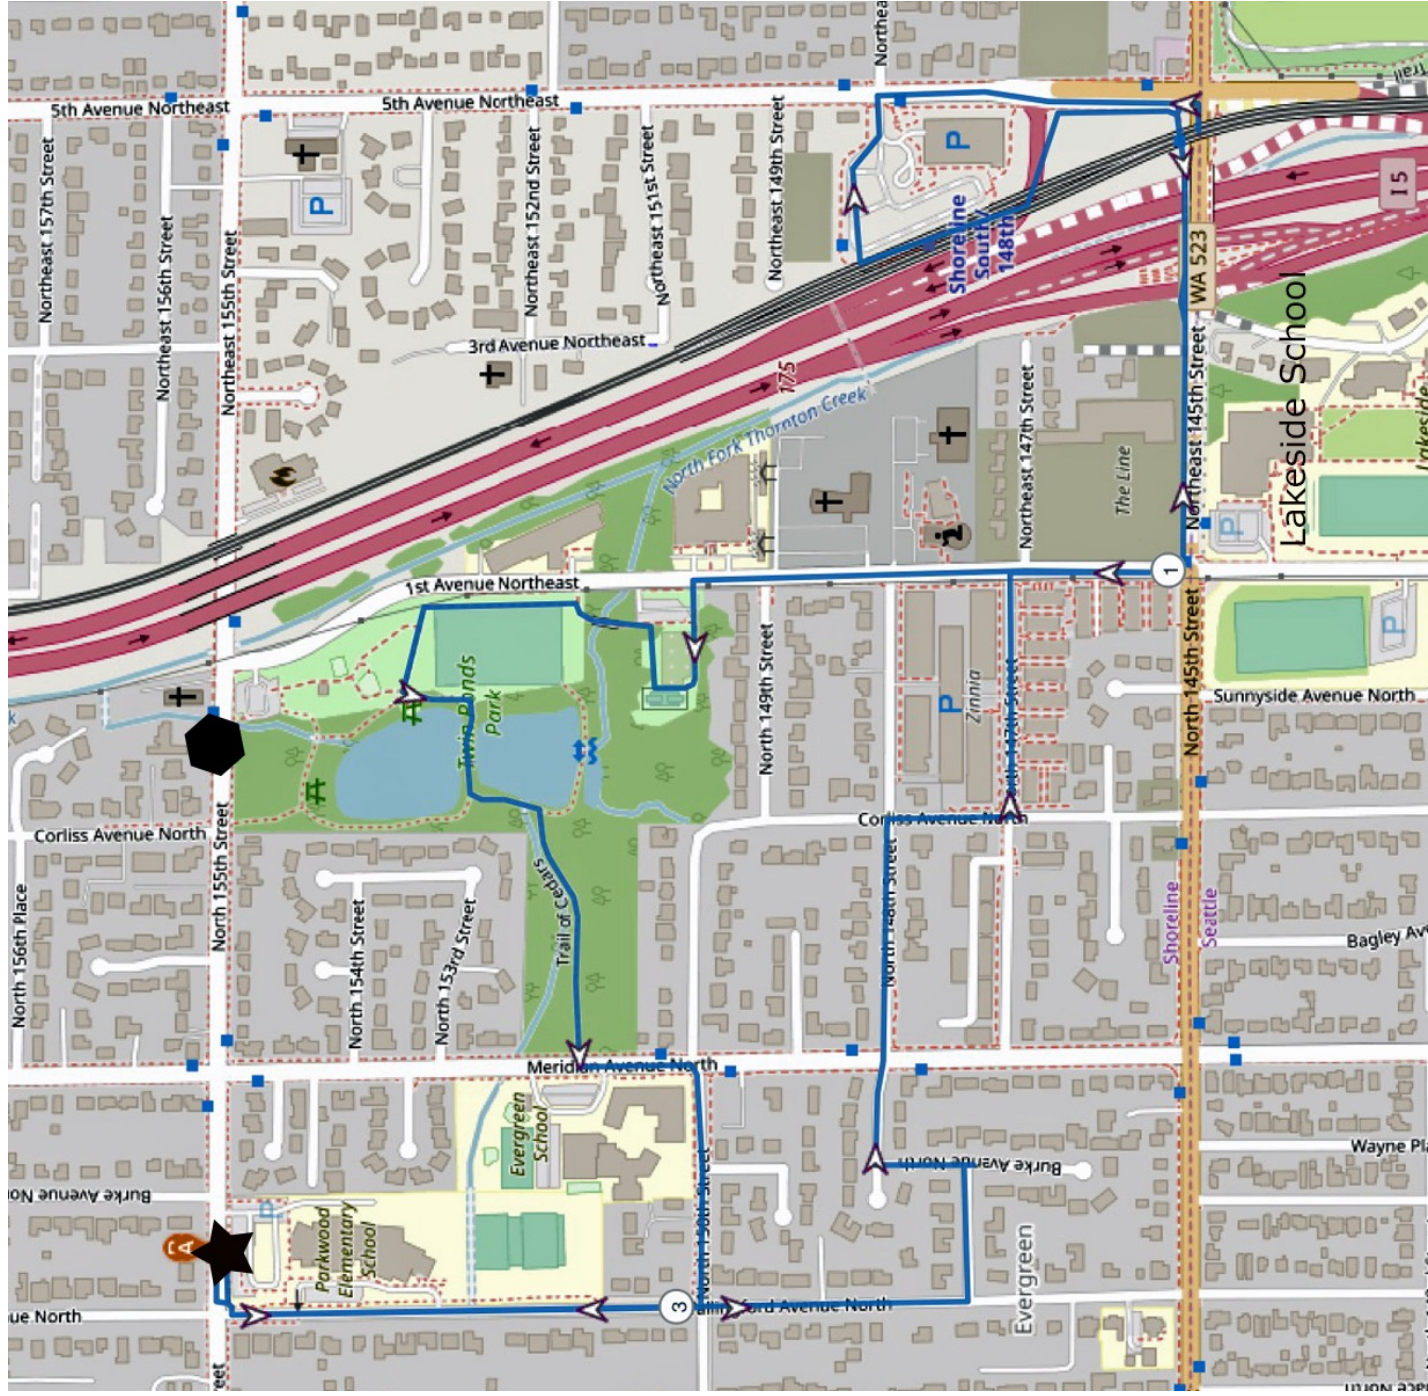

# “Apartment Land” and 148th Street Light Rail Station Leader Donna - 3.3 miles

The “star” is for a Parkwood start and the printed route.  
The “circle” is for the St. Barnabas Anglican Church start and  
the route will be slightly different than what you see here.