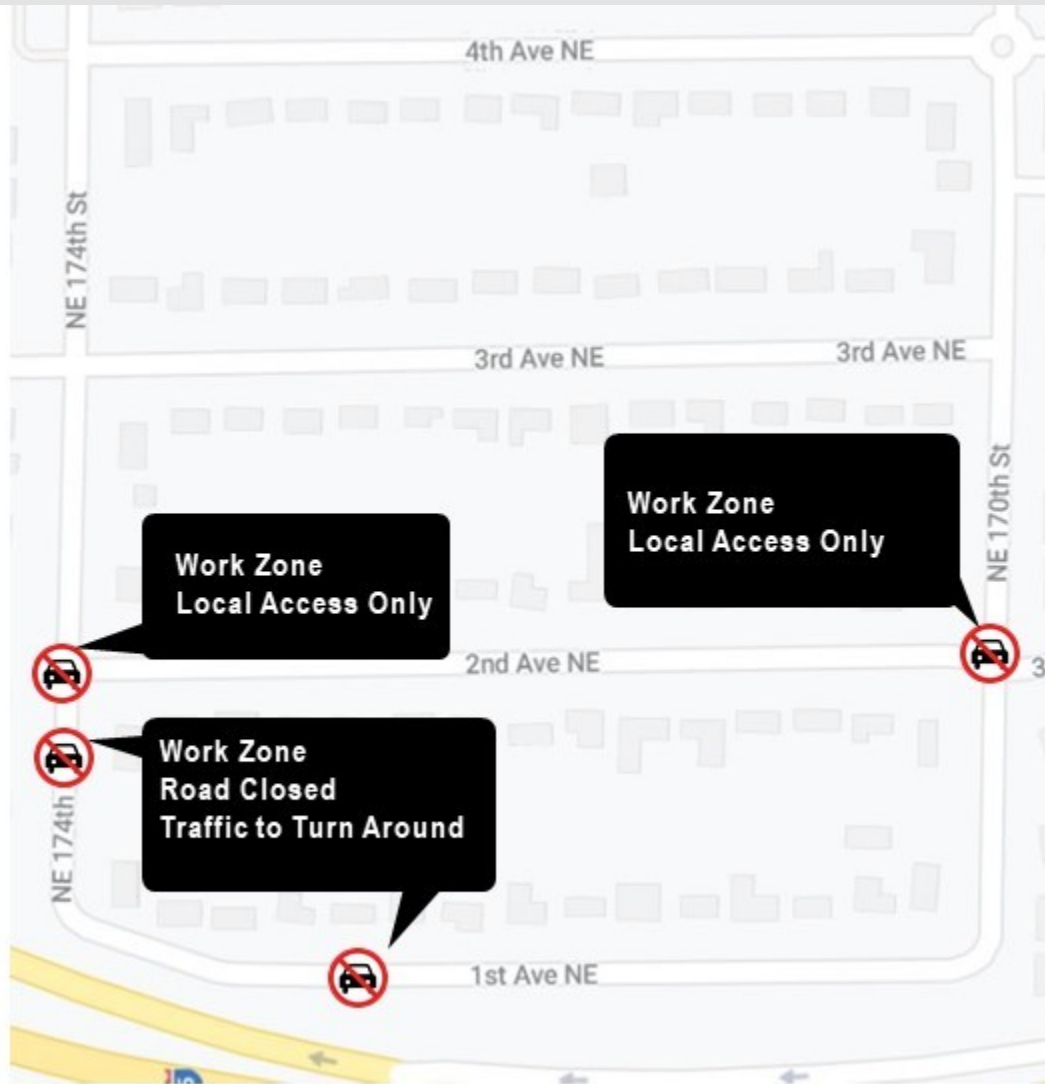

Stay ahead of construction

Your safety is our priority. Learn how to [stay safe](#) around our construction sites.

Watch for future alerts and project updates. Forward this to your friends, family, neighbors, and people in your community! Encourage them to [subscribe](#).

[How it's built](#)