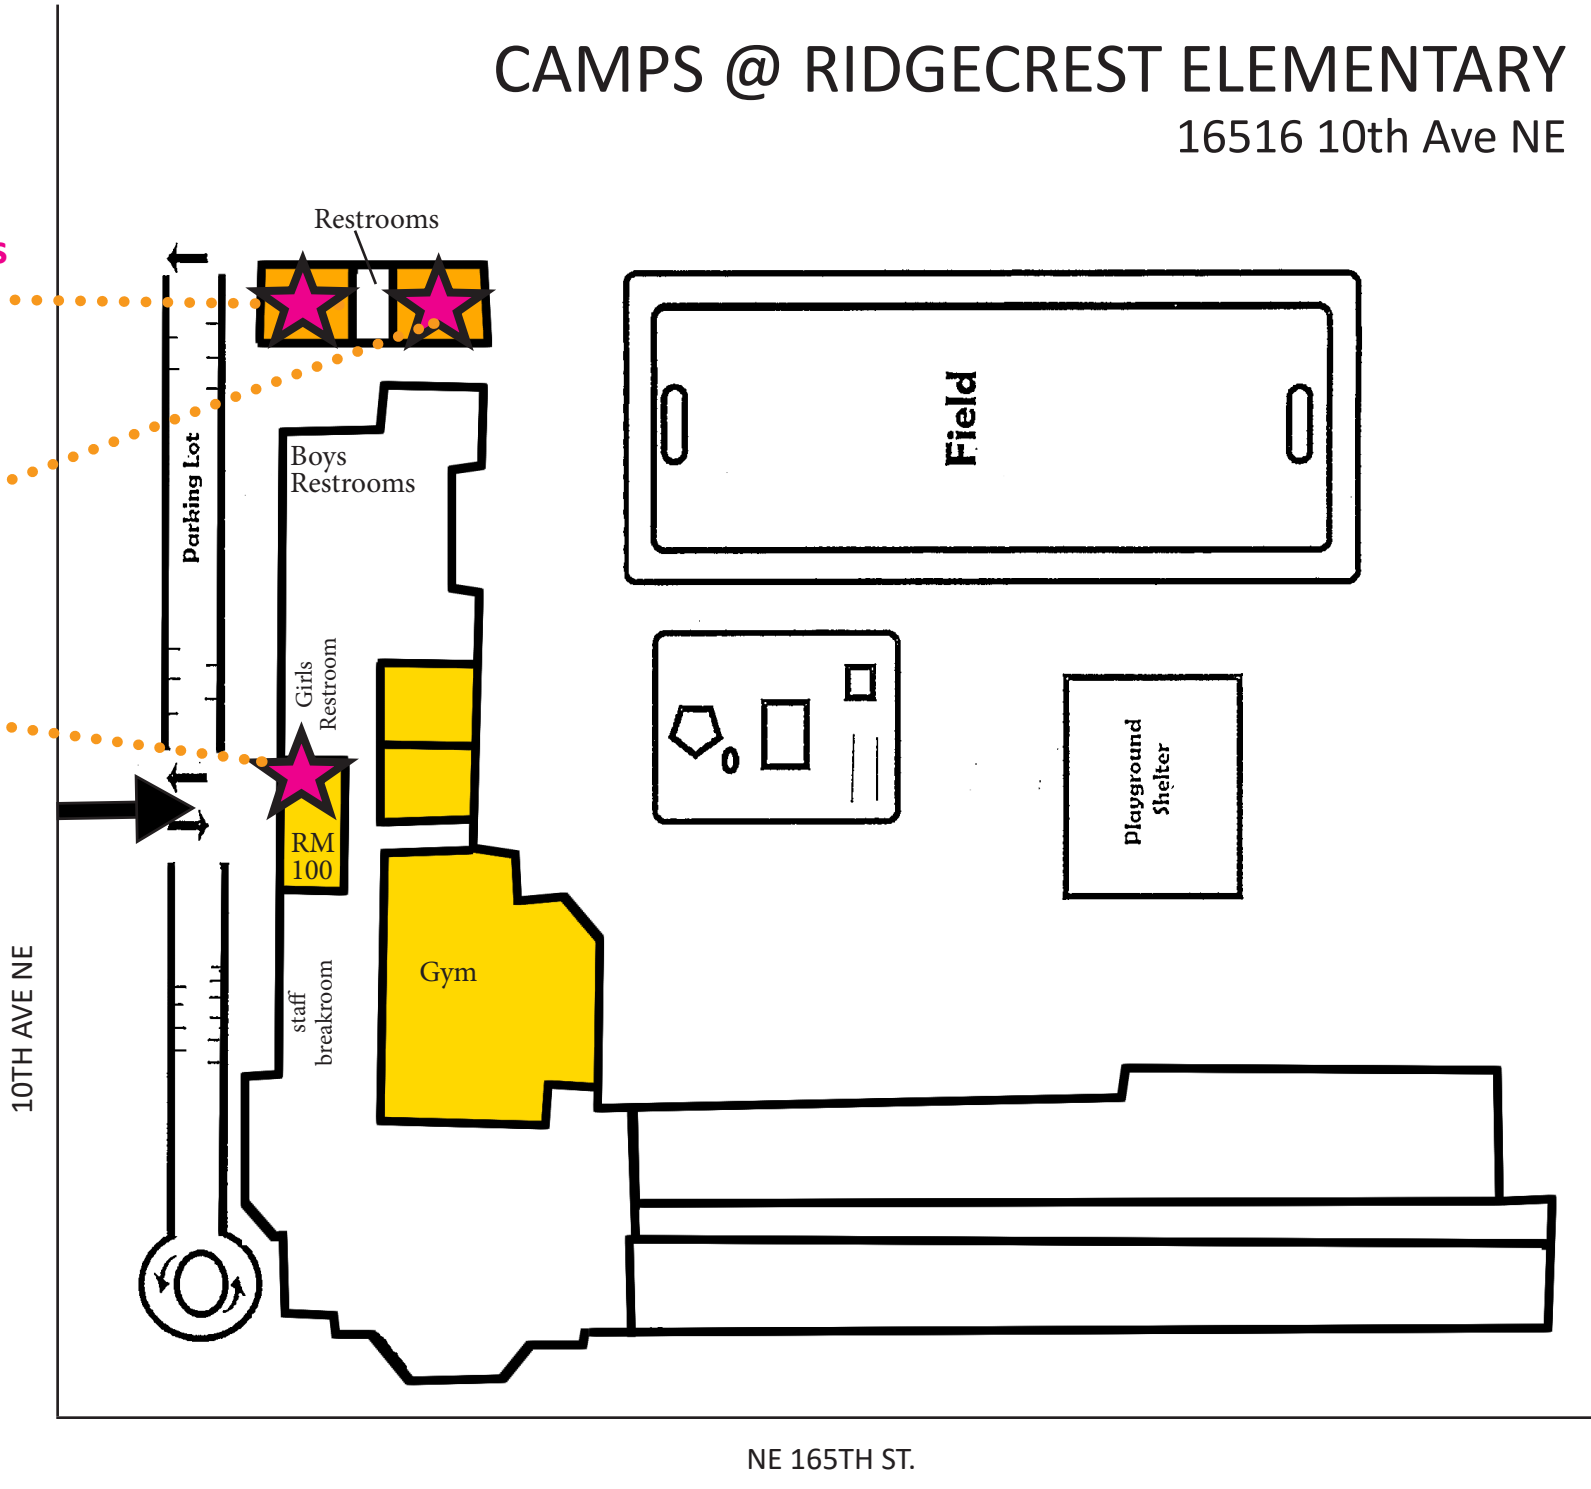

# CAMPS @ RIDGECREST ELEMENTARY

16516 10th Ave NE

**Lego & Geology Camps**  
Check-in / Check-out

**Bike Camps**  
Check-in / Check-out

**Camp Shoreline**  
5-6 / 7-12 yr old  
Check-in / Check-out

NE 165TH ST.