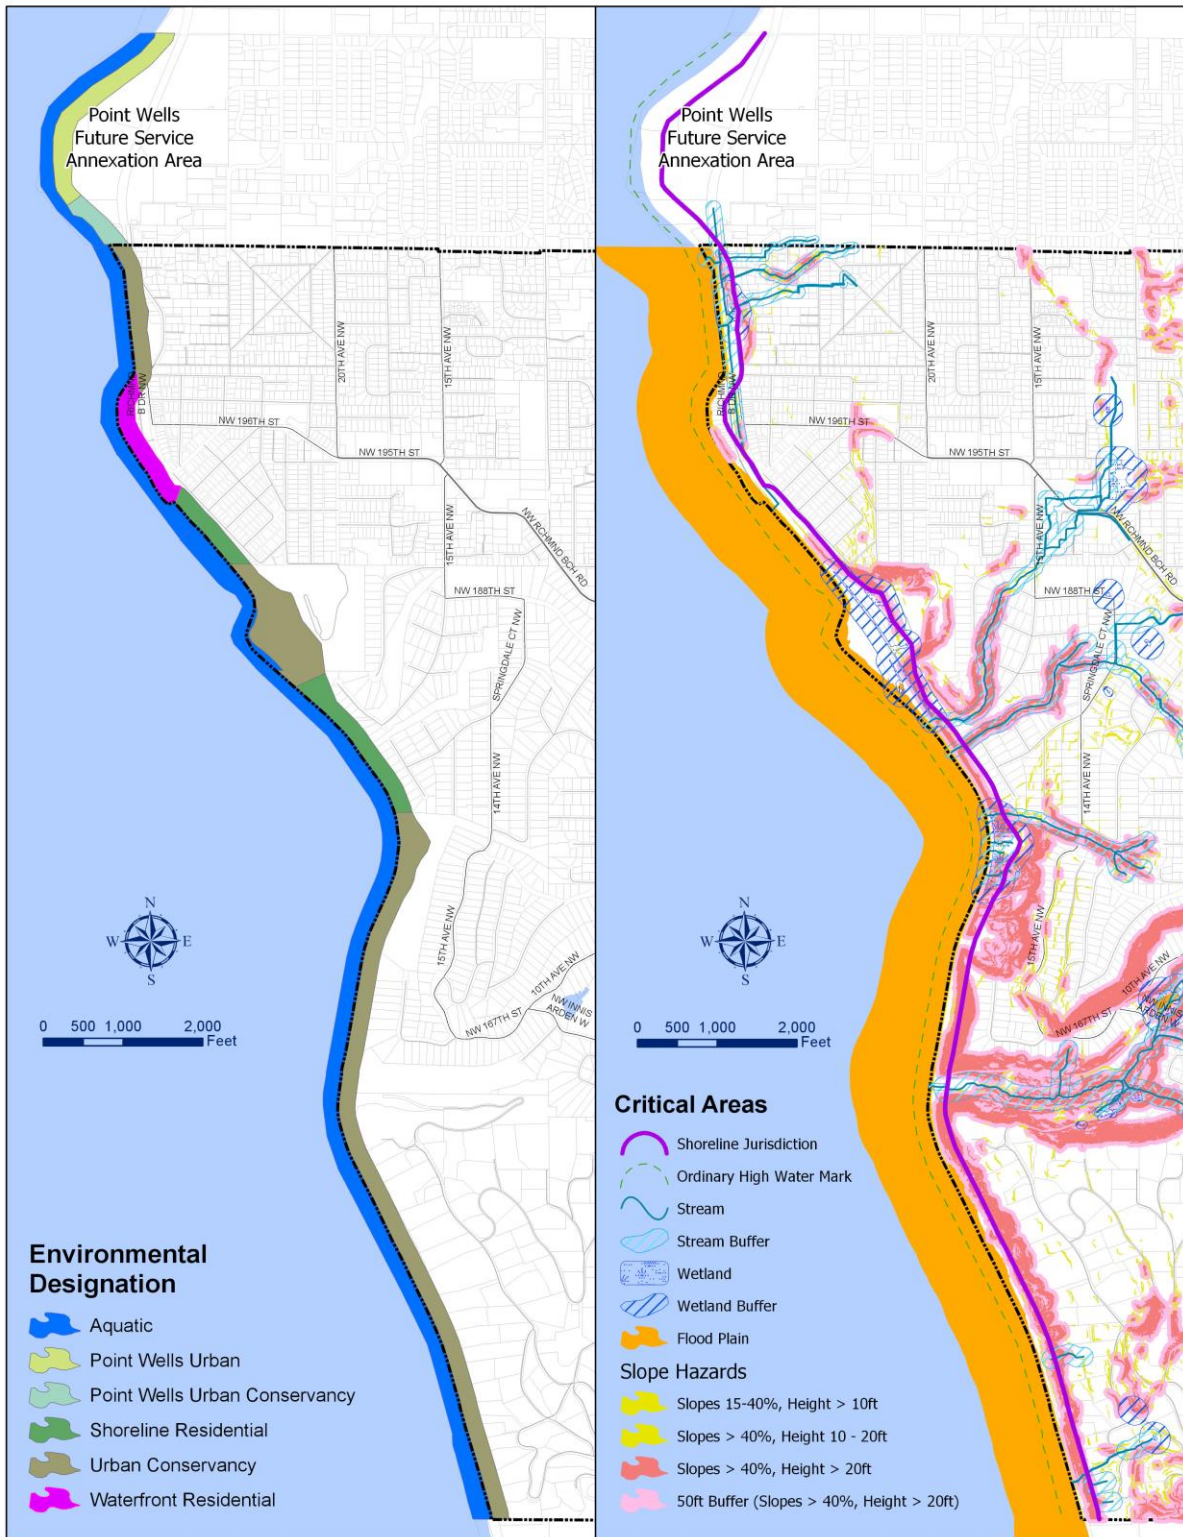

Shoreline Environment Designations

Critical Areas

Date Printed: 2/21/2019 | Request: 19818

Data Source: City of Shoreline GIS
 Projection: NAD_1983_HARN_StatePlane_ Washington_North_FIPS_4601