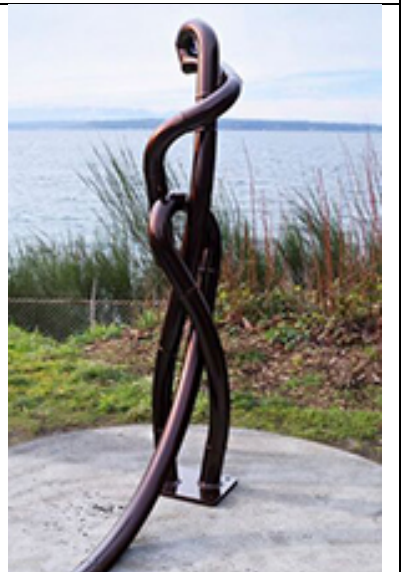

Leon White

Todd Lawson *The Conversation*

The Night Watchman, 2003
City Permanent Collection
Kruckeberg Botanic Garden
20312 15th Ave NW

Matt Babcock, *Standing Otter*
2017, \$8,500
City Hall Campus
17500 Midvale Ave N