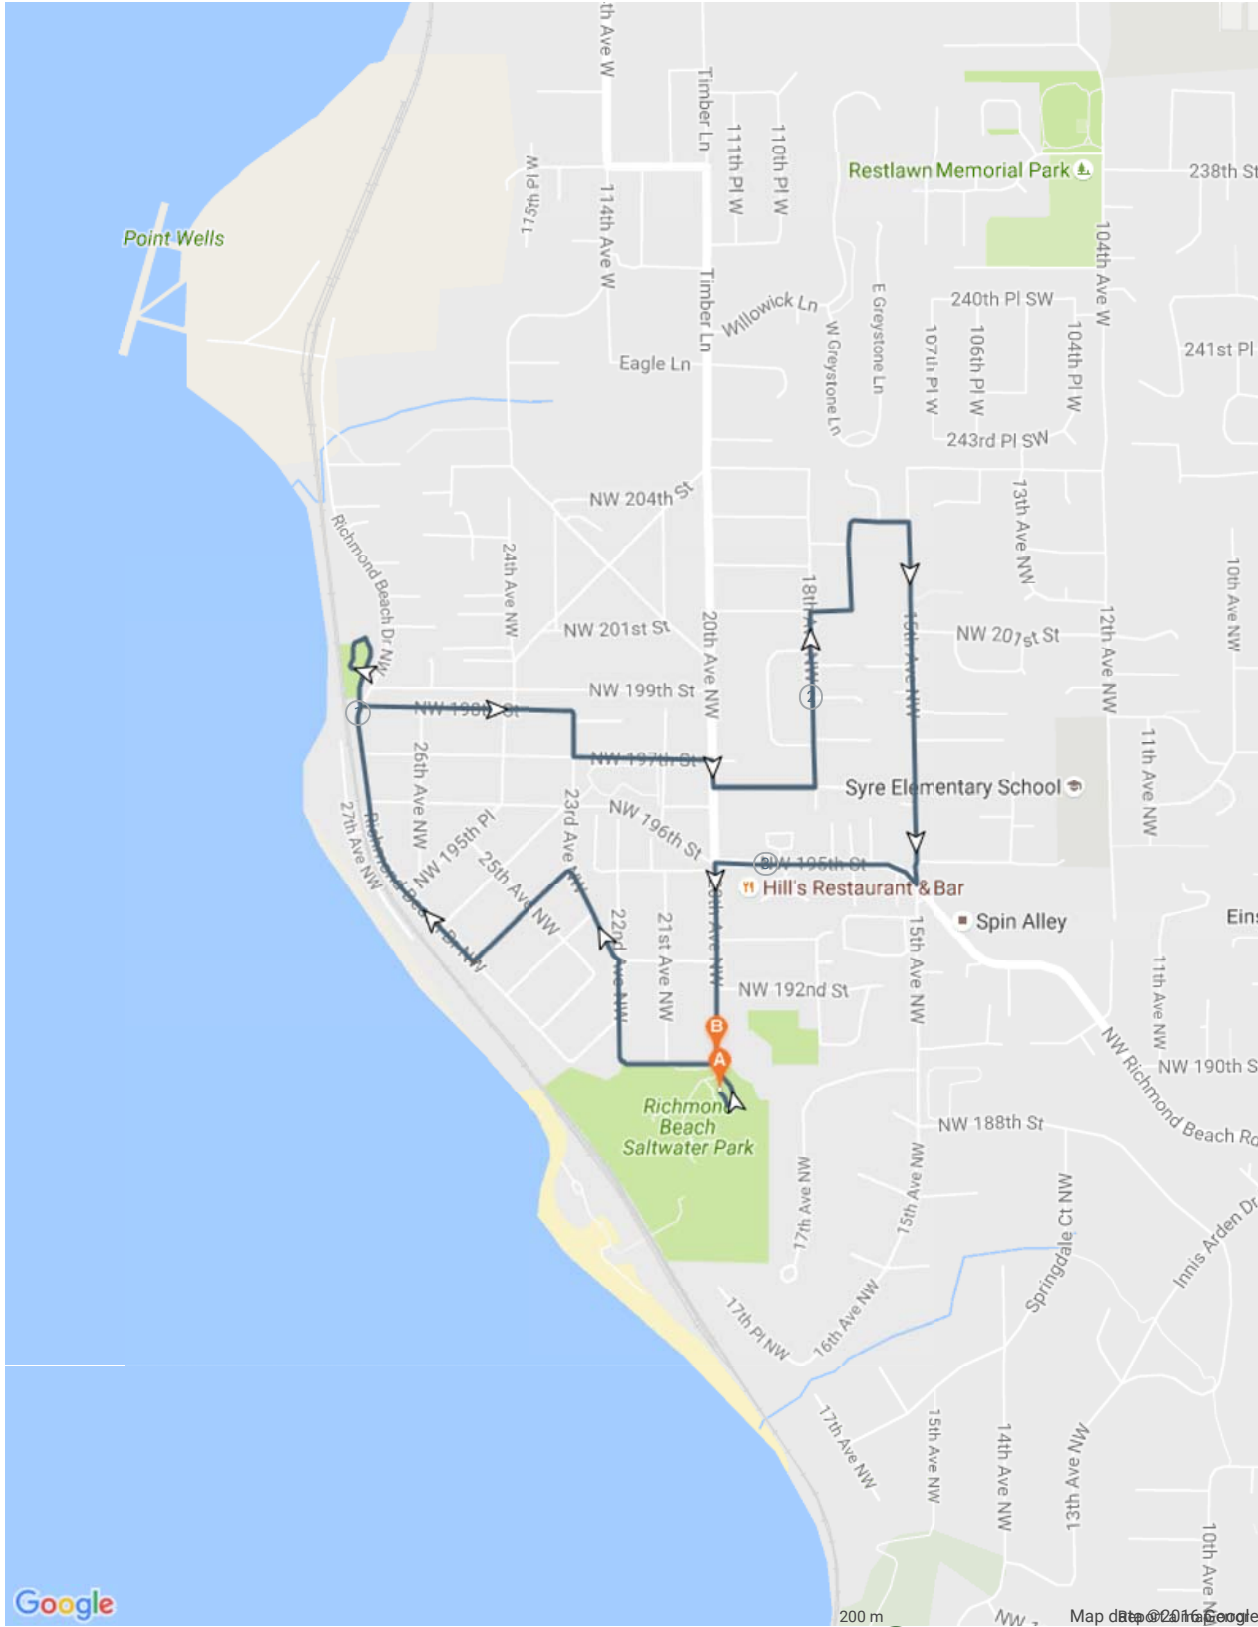

plotaroute.com - Richmond Beach 4 Parks Walk - Mod-Diff. (3.313 miles)

No	Miles	Turn	Directions
1	0.000		Start near 19020 20th Ave NW, Shoreline, WA 98177, USA
2	0.000		Head southeast toward 20th Ave NW
3	0.030	←	Turn left onto 20th Ave NW
4	0.090	←	Turn left onto NW 190th St
5	0.205	→	Head northwest on NW 190th St toward 22nd Ave NW
6	0.211	↗	NW 190th St turns right and becomes 22nd Ave NW
7	0.338	↖	Head northwest on 23rd Ave NW toward NW 192nd Pl
8	0.468	←	Head southwest on NW 193rd Pl toward 25th Ave NW
9	0.637	→	Head northwest on Richmond Beach Dr NW toward NW 194th Pl
10	1.008		Slight left at NW 198th St
11	1.054	←	Turn left
12	1.118	→	Head east
13	1.120	→	Turn right toward Richmond Beach Dr NW
14	1.210	←	Continue onto Richmond Beach Dr NW
15	1.216	←	Head north on Richmond Beach Dr NW toward NW 198th St
16	1.222	→	Turn right onto NW 198th St
17	1.489	→	Head south on 23rd Ave NW toward NW 198th St
18	1.548	←	Turn left onto NW 197th St
19	1.550		Head east on NW 197th St toward 21st Ave NW
20	1.723	→	Head south on 20th Ave NW toward NW 197th St
21	1.757	←	Head east on NW 197th St toward 18th Ave NW
22	1.886	←	Head north on 18th Ave NW toward NW 198th St
23	2.108	→	Head east on NW 201st St toward 17th Ave NW
24	2.157	←	Head north on 17th Ave NW toward 17th Ave NW
25	2.243		Continue straight onto NW 204th St
26	2.270	→	Head east on NW 204th St toward 16th Pl NW
27	2.344	→	Head south on 15th Ave NW toward NW 202nd Ln
28	2.774		Continue straight onto NW 195th St
29	2.779	↖	Slight left
30	2.801	↘	Head south toward NW Richmond Beach Rd
31	2.803	↘	Turn right onto NW 195th St
32	3.065	←	Turn left onto 20th Ave NW
33	3.068		Head south on 20th Ave NW toward NW 195th St