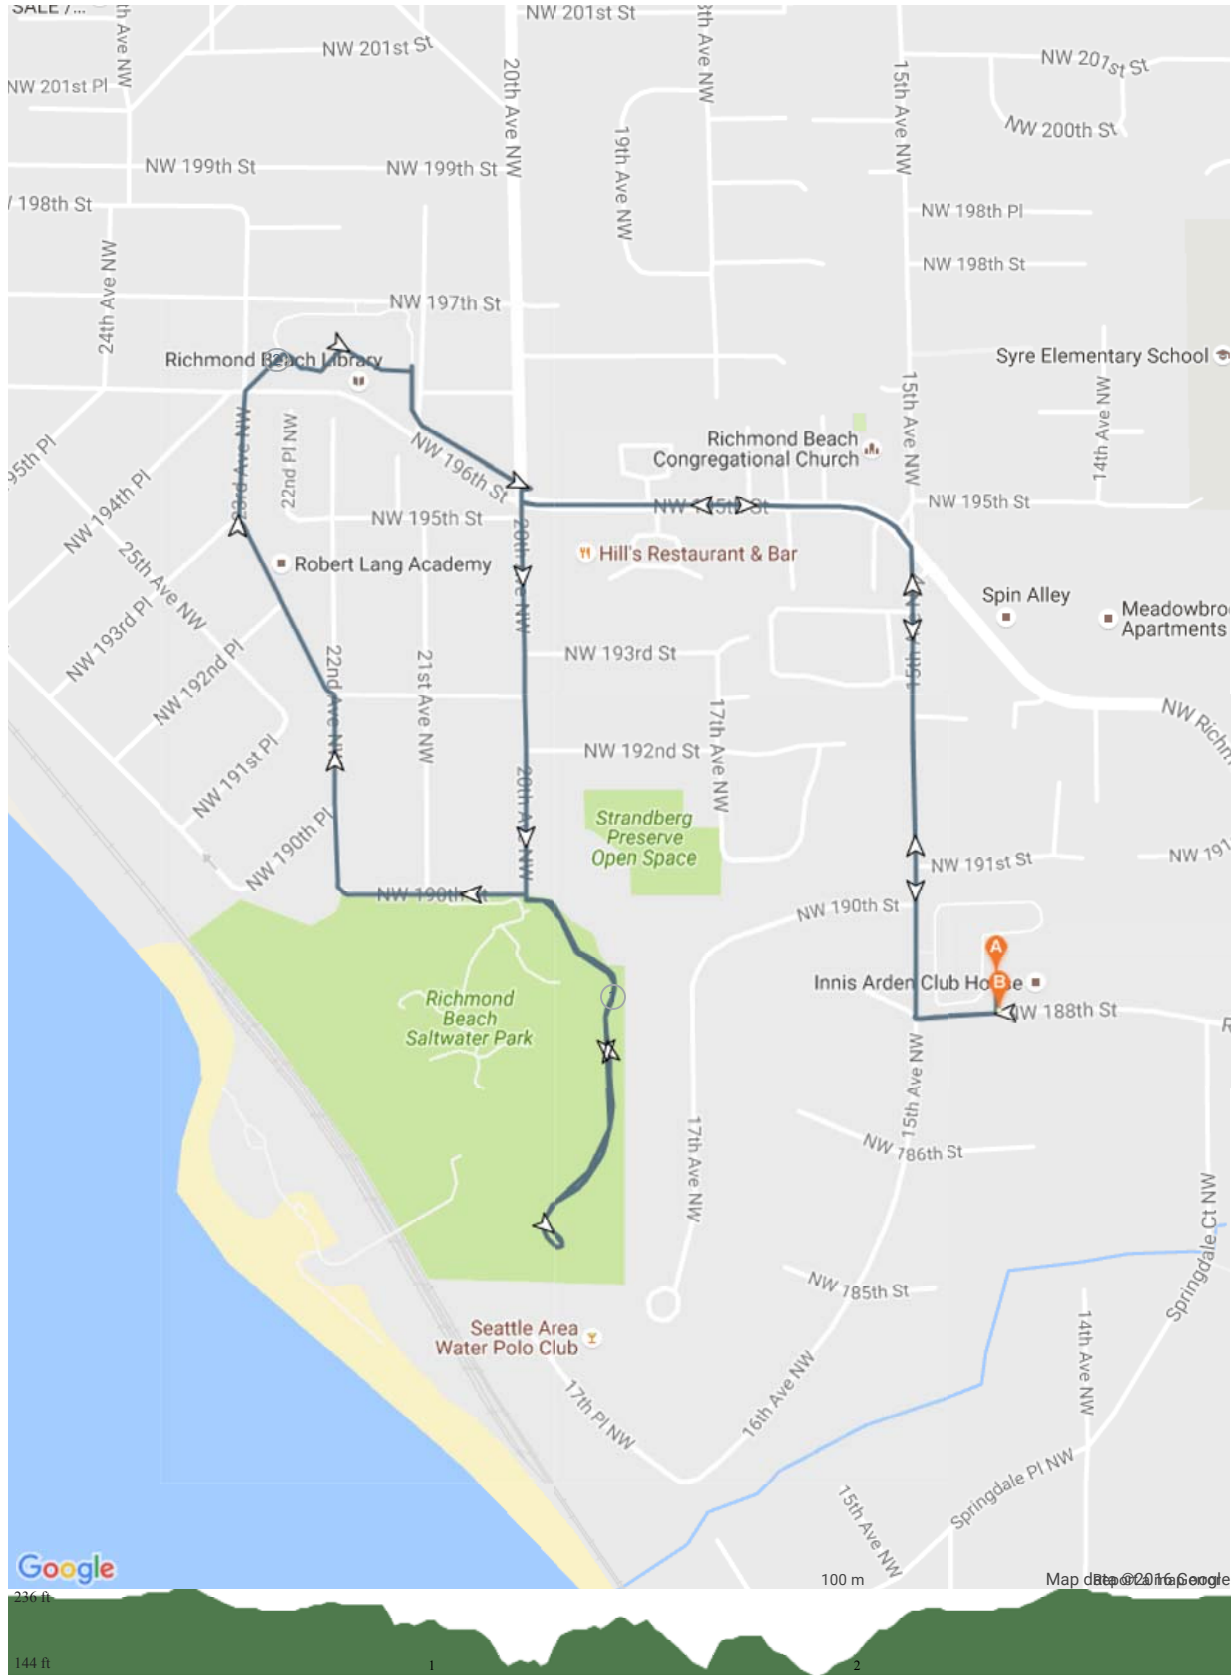

plotaroute.com - Richmond Beach 2 Park Walk - Moderate (2.869 miles)

No	Miles	Turn	Directions
1	0.000		Start near 1443 NW 188th St, Shoreline, WA 98177, USA
2	0.000		Head south toward NW 188th St
3	0.024	→	Turn right onto NW 188th St
4	0.072	→	Head west on NW 188th St toward 15th Ave NW
5	0.077	→	Turn right onto 15th Ave NW
6	0.382	↖	Head northwest on NW Richmond Beach Rd toward NW 195th St
7	0.397		Continue straight onto NW 195th St
8	0.645	←	Turn right onto 20th Ave NW
9	0.647	↓	Head south on 20th Ave NW toward NW 195th St
10	0.904	↖	Continue
11	1.157	↖	Head south
12	1.187	←	Head northwest
13	1.205	↗	Head southeast toward 20th Ave NW
14	1.506		Turn right onto 20th Ave NW
15	1.509	←	Head west on NW 190th St toward 21st Ave NW
16	1.630	↗	NW 190th St turns right and becomes 22nd Ave NW
17	1.632	↗	Head north on 22nd Ave NW toward NW 190th Pl
18	1.757	↖	Turn left onto 23rd Ave NW
19	1.887	↗	Turn right to stay on 23rd Ave NW
20	1.971	↗	Head northeast
21	2.007	→	Turn right
22	2.104	→	Turn left
23	2.238	↙	Head south on 20th Ave NW toward NW 195th St
24	2.246	←	Turn left onto NW 195th St
25	2.253		Head east on NW 195th St
26	2.492	↗	Head southeast on NW 195th St toward NW Richmond Beach Rd
27	2.494	↗	Turn right onto 15th Ave NW
28	2.813	←	Head southeast on NW 188th St toward 15th Ave NW
29	2.815	↖	Turn left to stay on NW 188th St