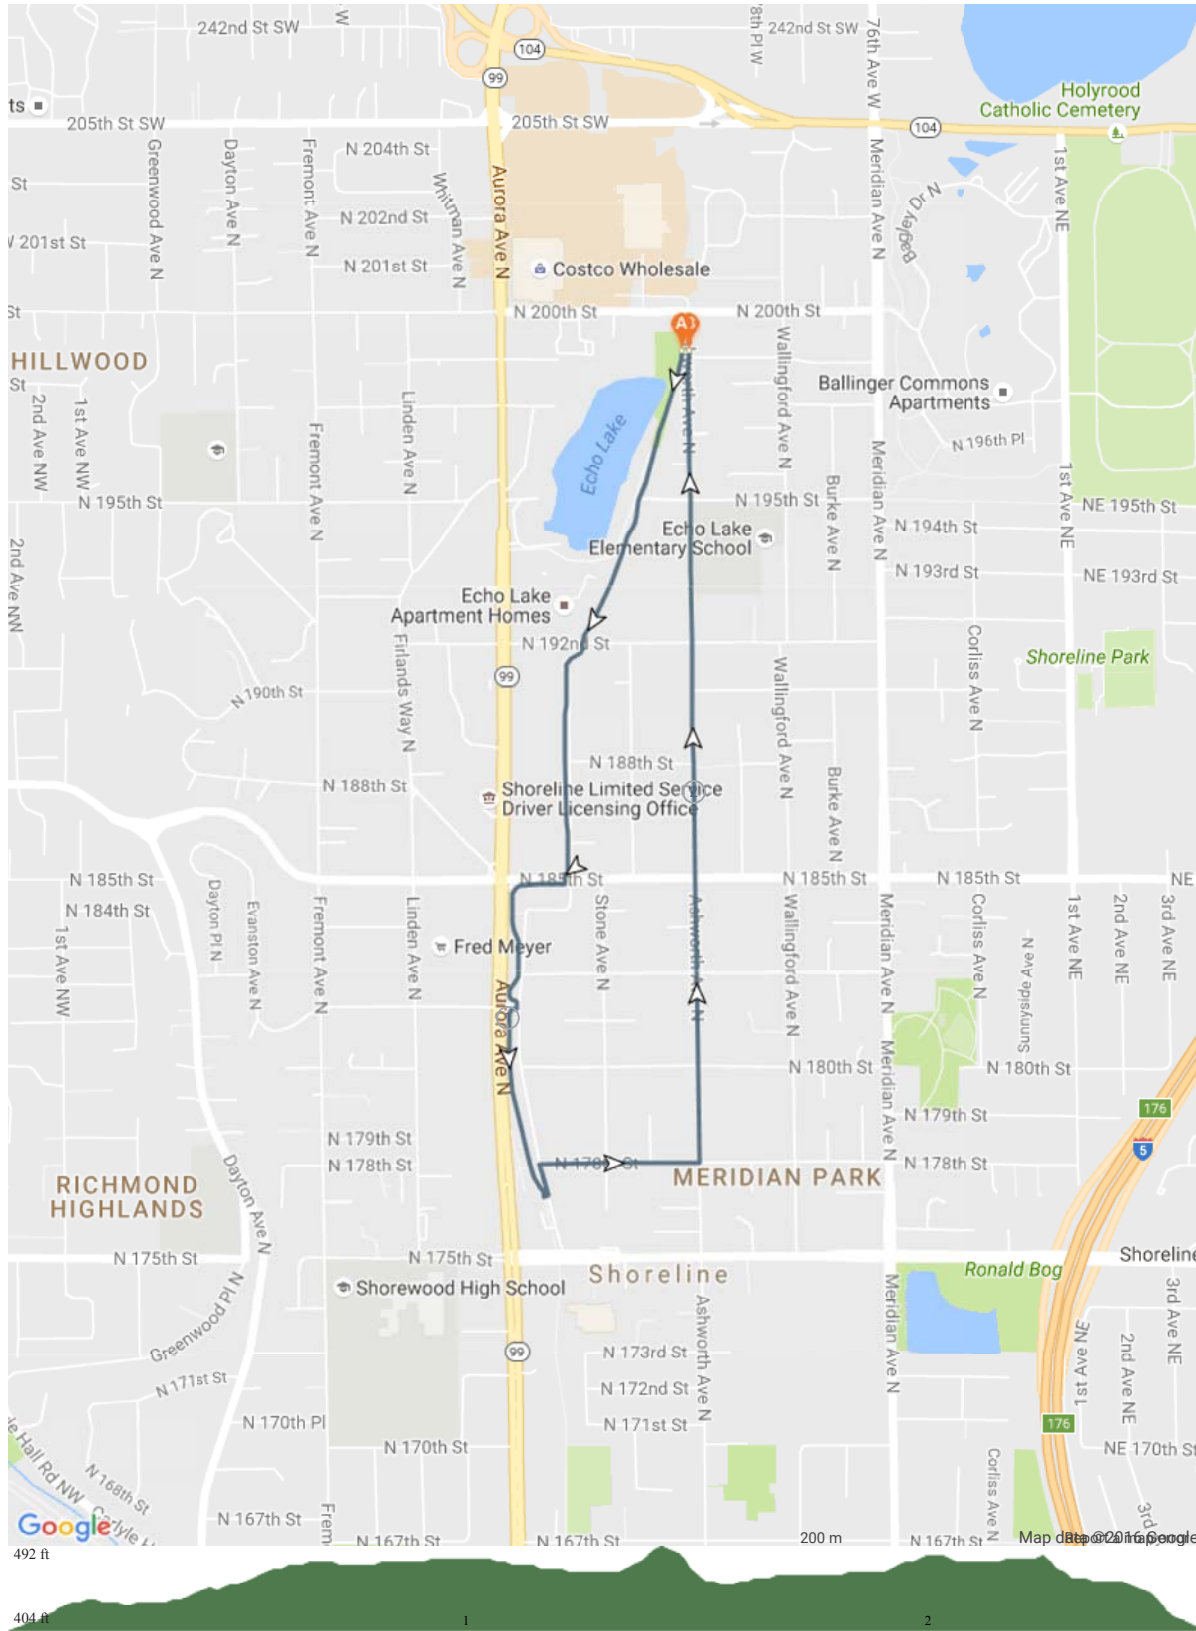

plotaroute.com - Echo Lake Interurban Walk - Easy (2.584 miles)

No	Miles	Turn	Directions
1	0.000		Start near 19815 Ashworth Ave N, Shoreline, WA 98133, USA
2	0.000		Head south toward N 195th St
3	0.420	↗	Slight right
4	0.729		Head south toward N 185th St
5	0.742	→	Head west
6	0.810	↖	Turn left
7	0.977		Turn right at N 182nd St
8	1.053		Head south
9	1.245	↓	Turn left toward Midvale Ave N
10	1.250	←	Turn left onto Midvale Ave N
11	1.294	→	Turn right onto N 178th St
12	1.507	←	Turn left onto Ashworth Ave N